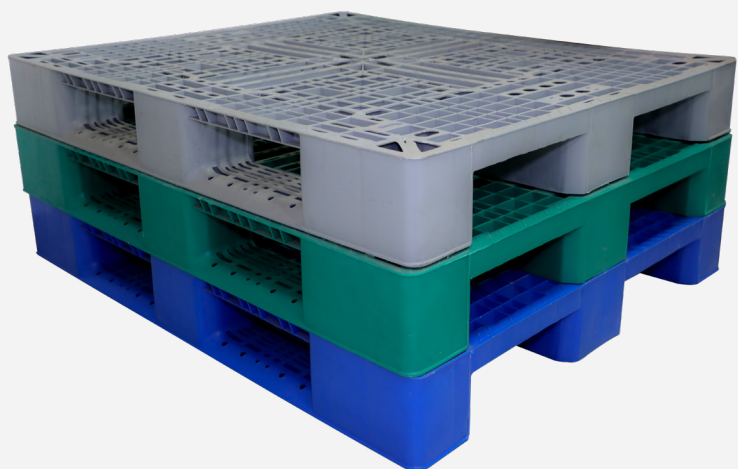

OUTROS ARTIGOS